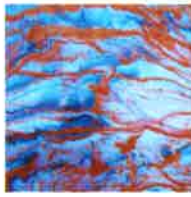

Decorative Concrete Technology

METAL FX

METALLIC EFFECT EPOXY FLOORING SYSTEM

Apply Multiple Colors To Produce Unique and Dramatic Results!

NOTE: Color samples are approximate and represent application results as closely as possible. It is recommended that test samples on actual surface or with jobsite materials be made.

COPPER

WALNUT

BURGUNDY

GOLD LEAF

GINGER

PEARL

NILE BLUE

PLATINUM

CHARCOAL

Increte's METAL FX metallic pigments are pre-measured by weight and specifically packaged for addition to Increte Systems 100% solids high performance clear epoxy to create a dramatic and durable flooring surface.