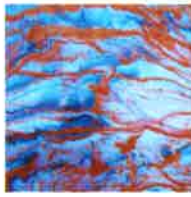

# METAL FX

METALLIC EFFECT EPOXY FLOORING SYSTEM

Apply Multiple Colors To Produce Unique and Dramatic Results!

NOTE: Color samples are approximate and represent application results as closely as possible. It is recommended that test samples on actual surface or with jobsite materials be made.

COPPER

WALNUT

BURGUNDY

GOLD LEAF

GINGER

PEARL

NILE BLUE

PLATINUM

CHARCOAL

Increte's METAL FX metallic pigments are pre-measured by weight and specifically packaged for addition to Increte Systems 100% solids high performance clear epoxy to create a dramatic and durable flooring surface.