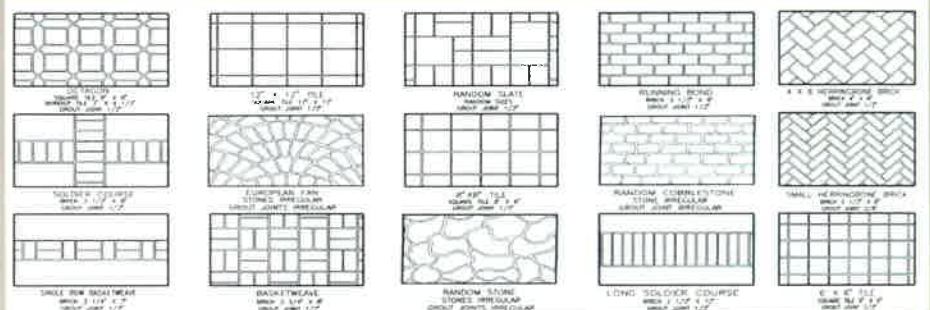

15 Standard Patterns...Unlimited Freeform!

INCRETE SYSTEMS
813.886.8811
800.752.4626
www.increte.com

Local Distributor:

The Future of Concrete

www.increte.com

INCRETE Systems

1611 Gunn Hwy, Odessa, FL 33556 U.S.A.
813-886-8811 1-800-752-4626

A Division of The Euclid Chemical Company